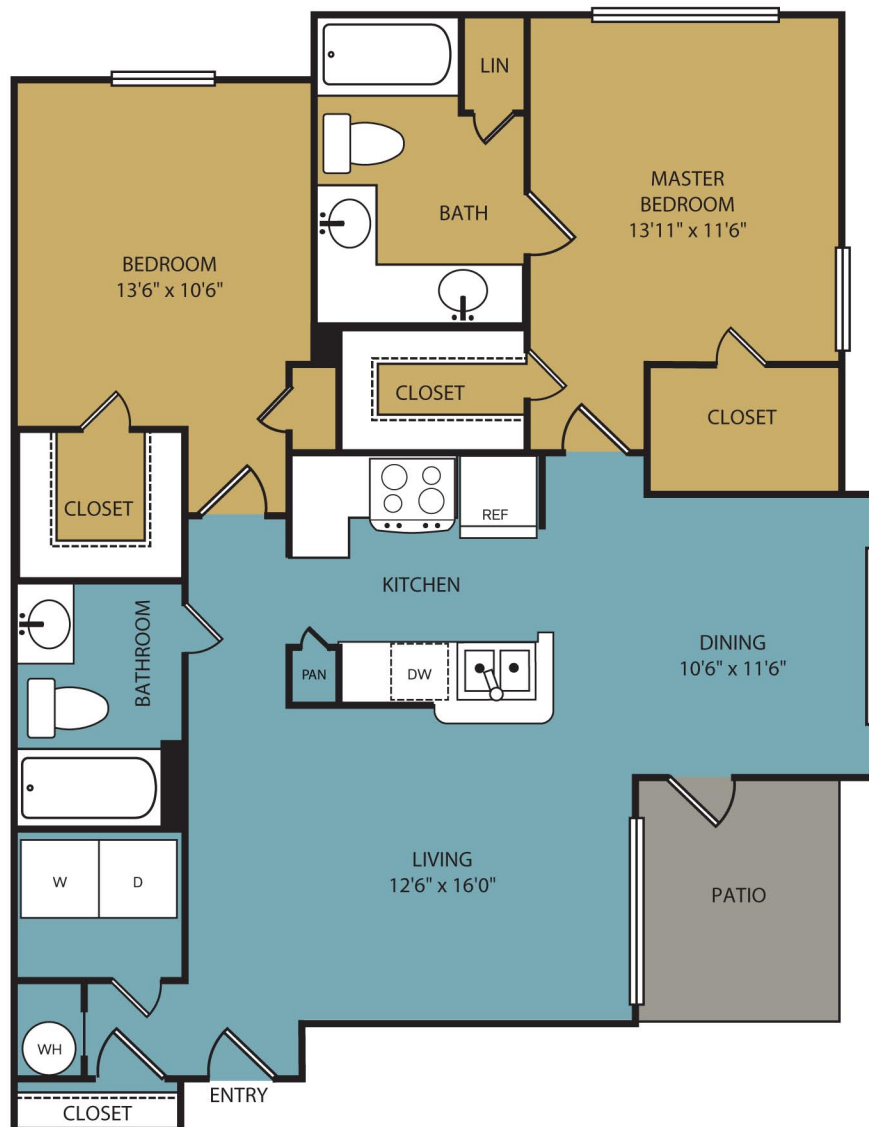

LANTANA HILLS

APARTMENT HOMES

WILMINGTON

2/2

1,144 sq ft

7601 Rialto Blvd
Austin, TX 78735

P 512.899.3400

LantanaHillsApts.com